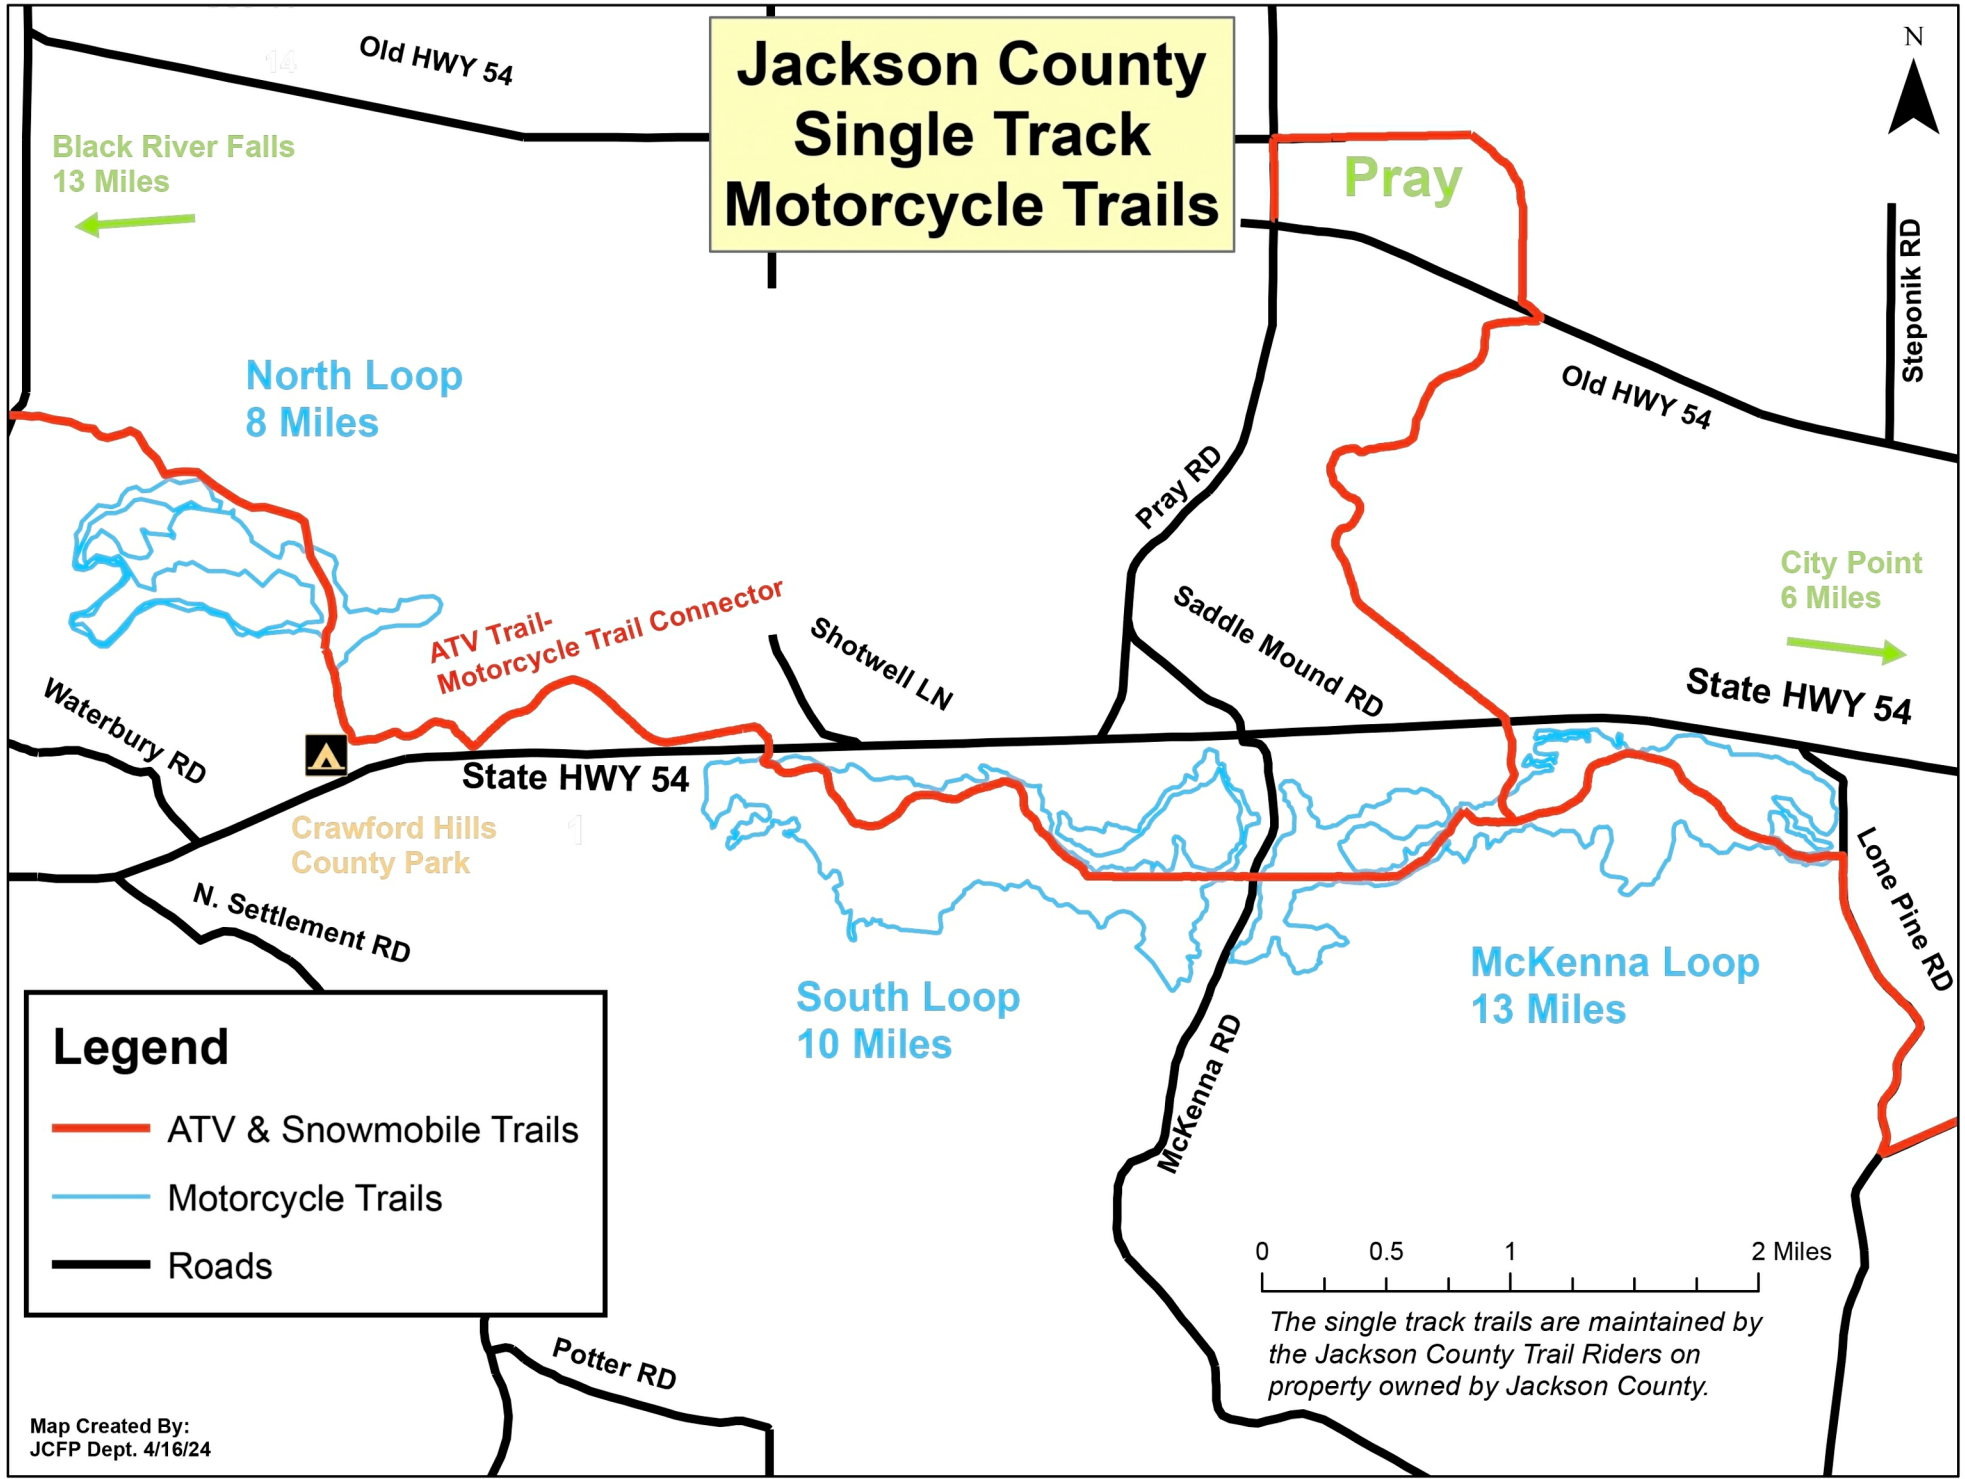

# Jackson County Single Track Motorcycle Trails

## Legend

- ATV & Snowmobile Trails
- Motorcycle Trails
- Roads

Map Created By:  
JCFP Dept. 4/16/24

0 0.5 1 2 Miles

The single track trails are maintained by the Jackson County Trail Riders on property owned by Jackson County.